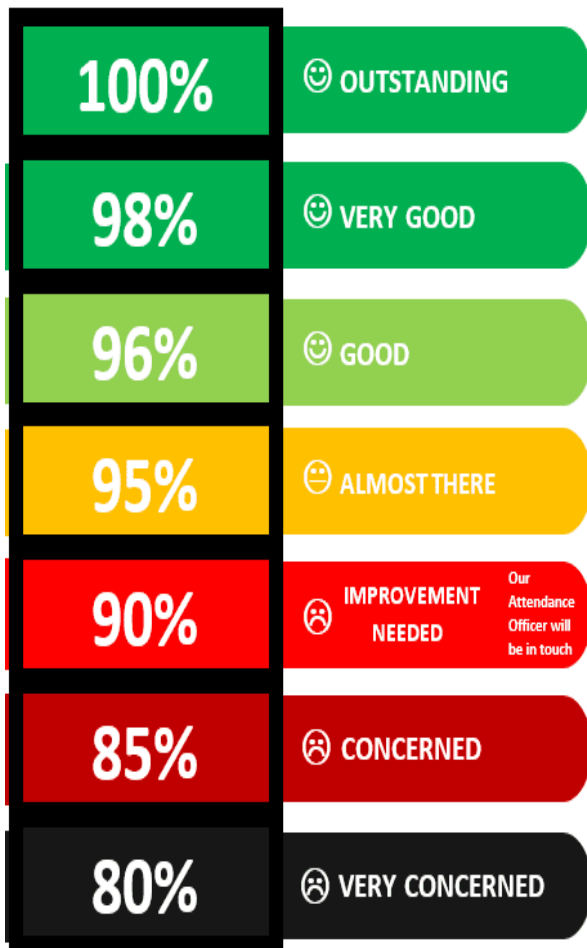

Year Group	Attendance %
Year 1	95.2%
Year 2	95.0%
Year 3	89.3%
Year 4	98.3%
Year 5	98.7%
Year 6	98.0%

Year 5

Year 4

Year 6